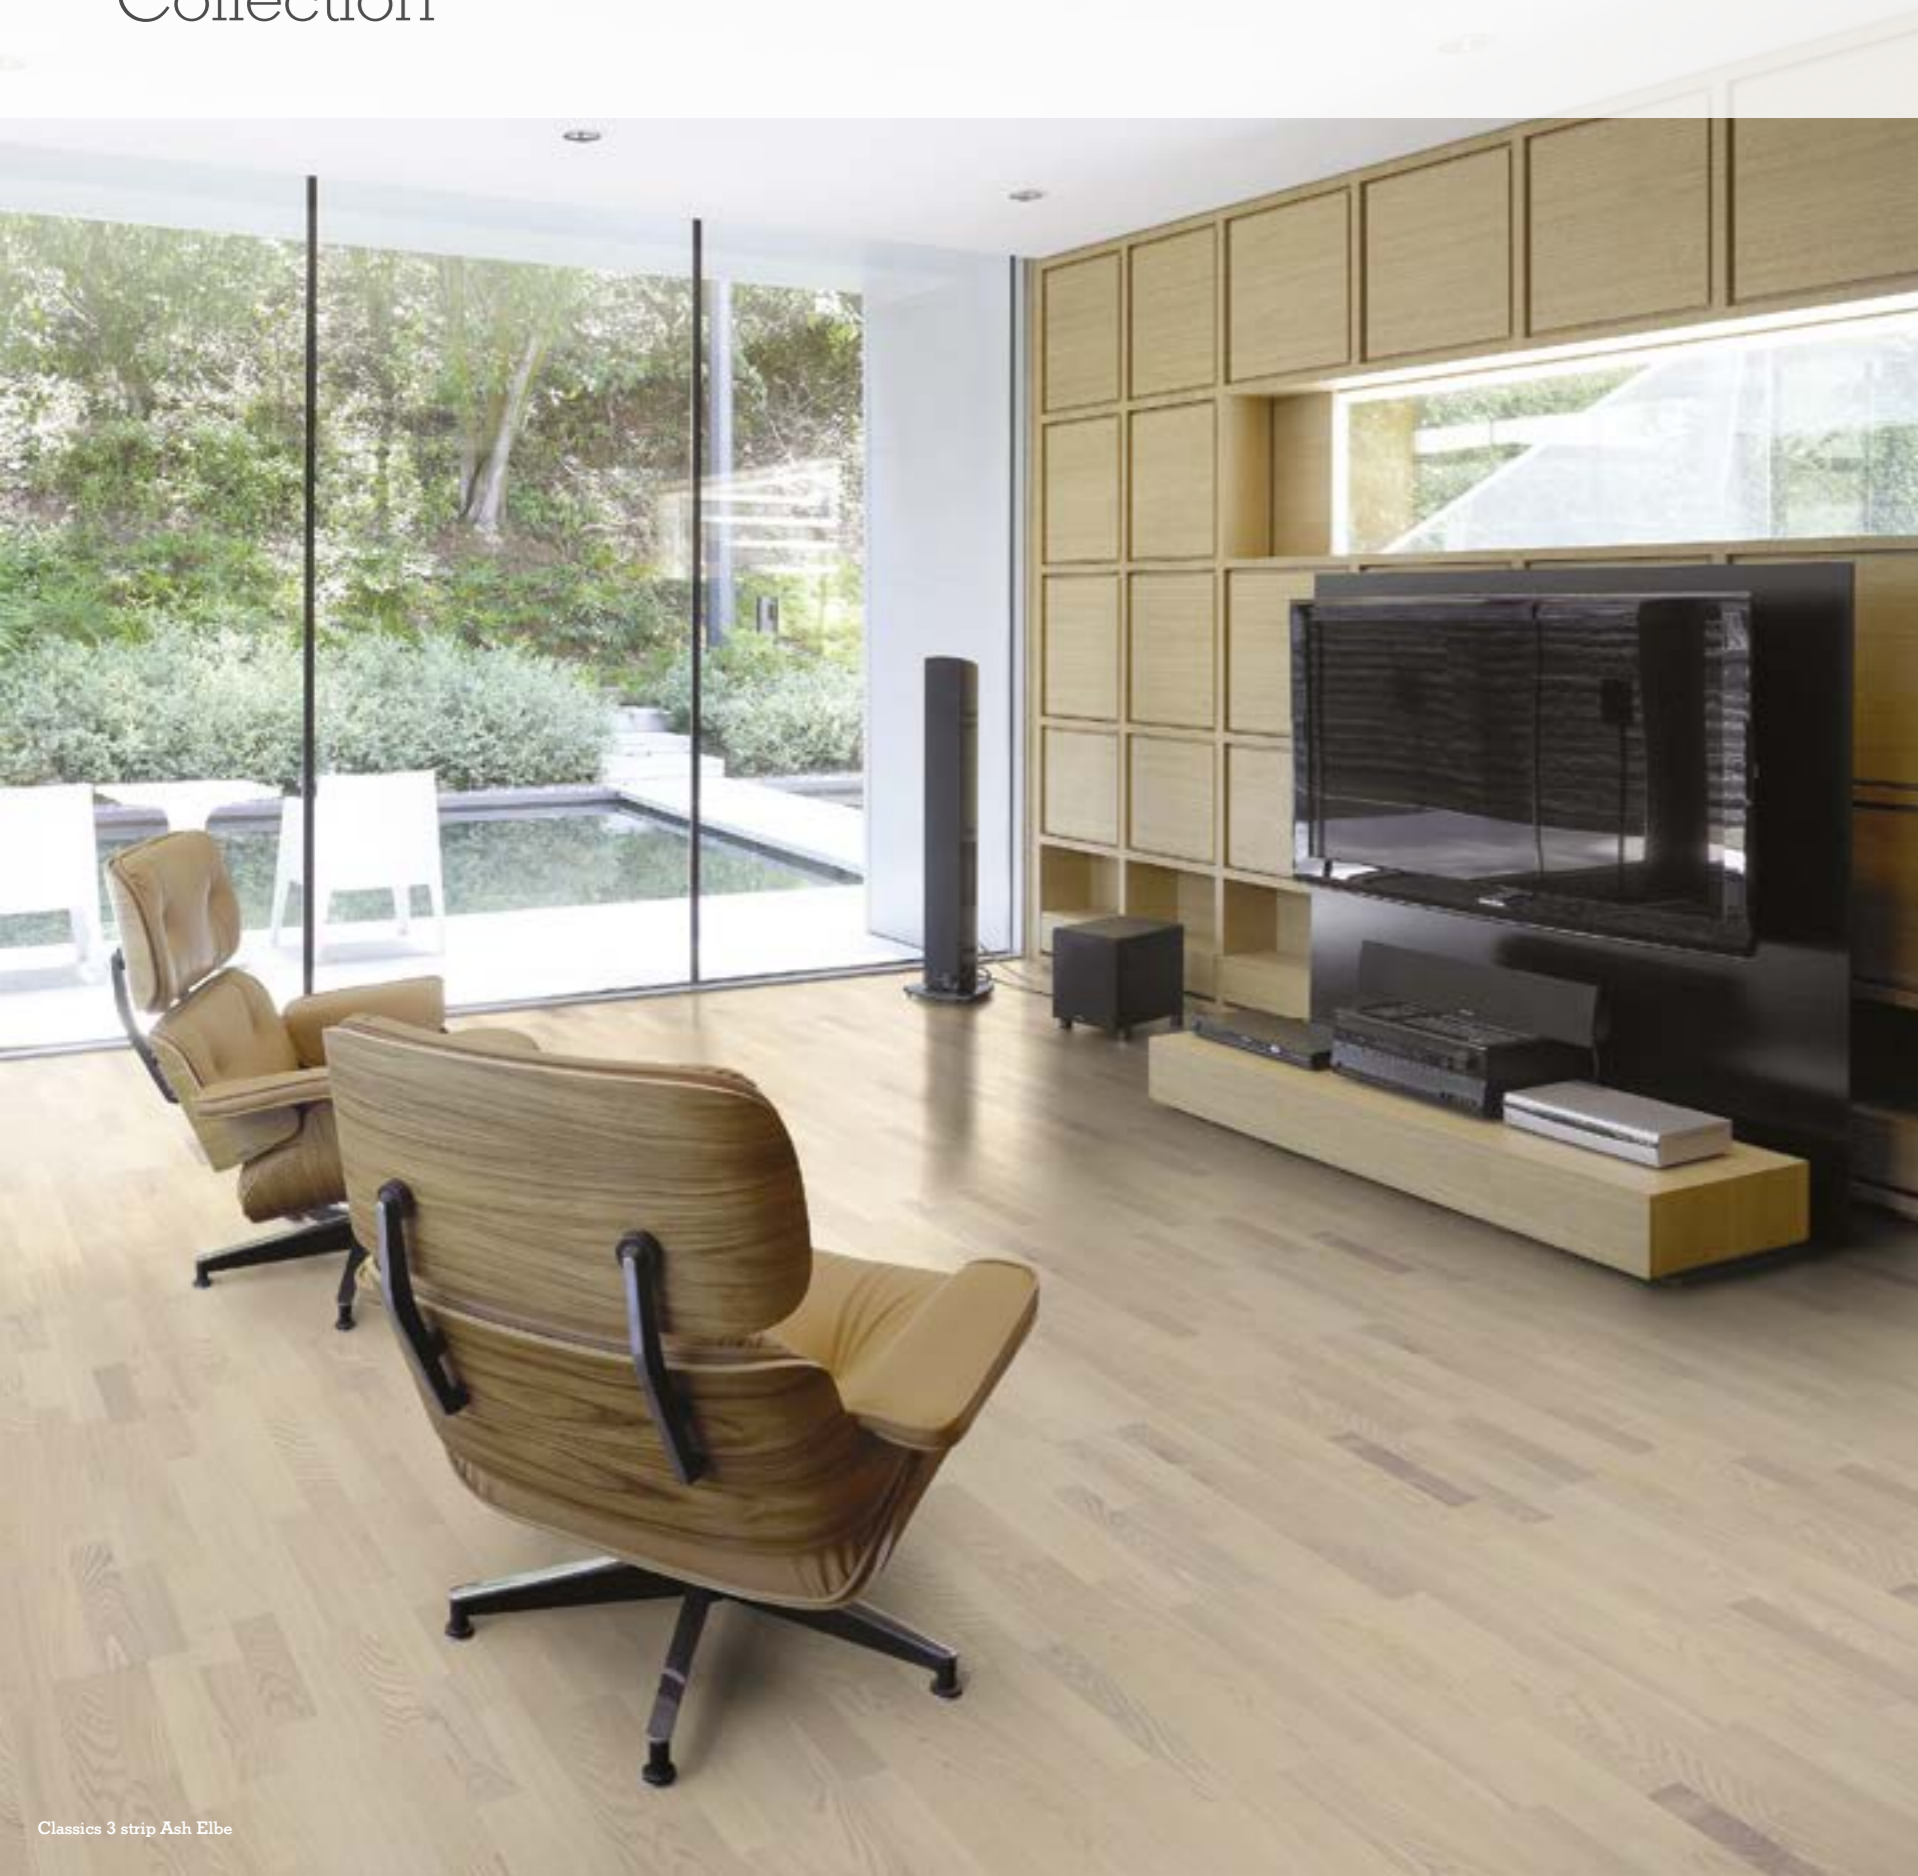

Classics 3-Strip

Collection

SIZES FORMATE

THICKNESS STÄRKE

13,5mm